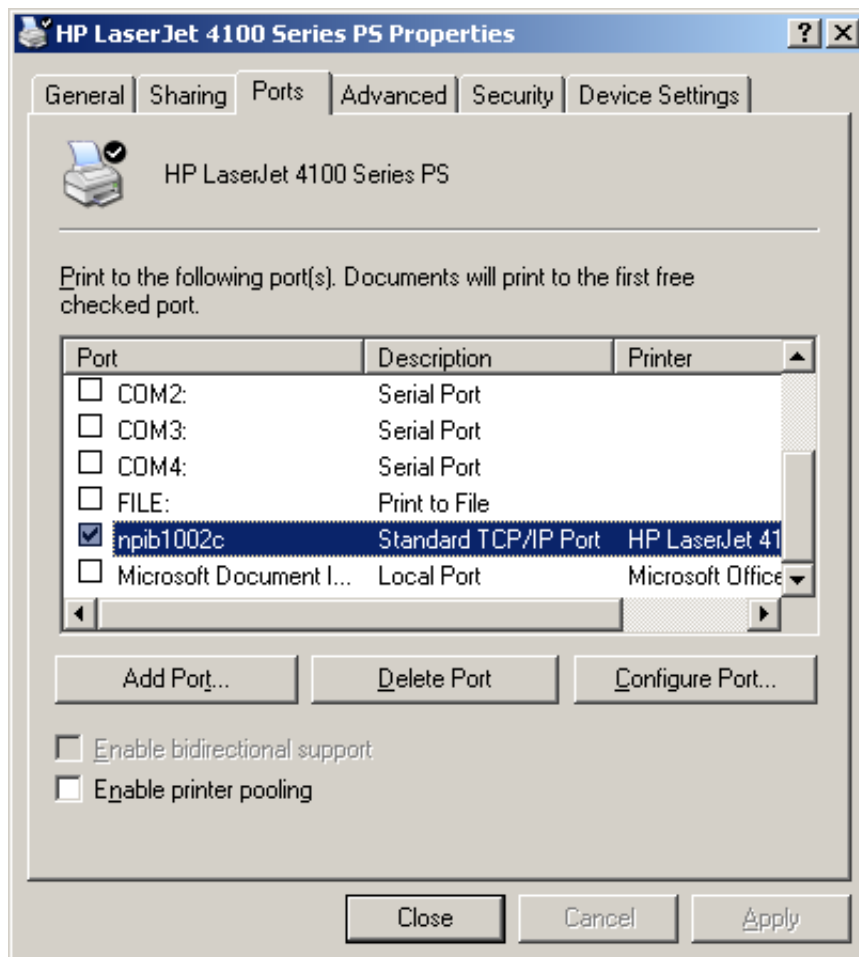

DOWNLOAD

[Web Jetadmin For Mac](#)

[Web Jetadmin For Mac](#)

DOWNLOAD

You can apply appropriate filters of price and interface to choose a model that best suffices your needs and budget.. In addition, this printer is also featured with a 2 7-inch color touchscreen and + usb port.. Download print, scan, copy, fax, wireless, usb, wi-fi driver updates to enhance the performance of your hp color laserjet pro mfp m177fw drivers free for windows os.